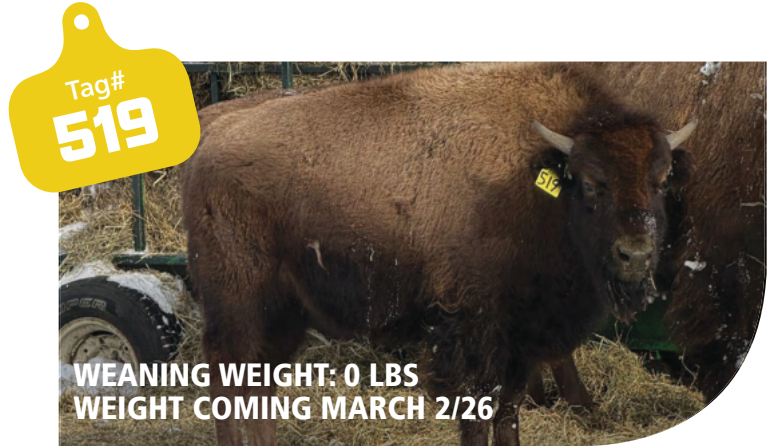

Tag#
400

WEANING WEIGHT: 327 LBS
WEIGHT (FEB 13 2026): 660 LBS

Tag#
404

WEANING WEIGHT: 345 LBS
WEIGHT (FEB 13 2026): 700 LBS

Tag#
409

WEANING WEIGHT: 476 LBS
WEIGHT (FEB 13 2026): 730 LBS

2024 BORN YEARLING HEIFERS

Tag#
417

WEANING WEIGHT: 430 LBS
WEIGHT (FEB 13 2026): 670 LBS

Tag#
426

WEANING WEIGHT: 485 LBS
WEIGHT (FEB 13 2026): 780 LBS

Tag#
427

WEANING WEIGHT: 440 LBS
WEIGHT (FEB 13 2026): 740 LBS

Tag#
T308

WEANING WEIGHT: 510 LBS
WEIGHT (FEB 13 2026): 710 LBS

Tag#
T309

WEANING WEIGHT: 505 LBS
WEIGHT (FEB 13 2026): 624 LBS

2025 BORN BULL CALVES

2025 BORN BULL CALVES

Tag#
525

WEANING WEIGHT: 0 LBS
WEIGHT COMING MARCH 2/26

Tag#
514

WEANING WEIGHT: 0 LBS
WEIGHT COMING MARCH 2/26