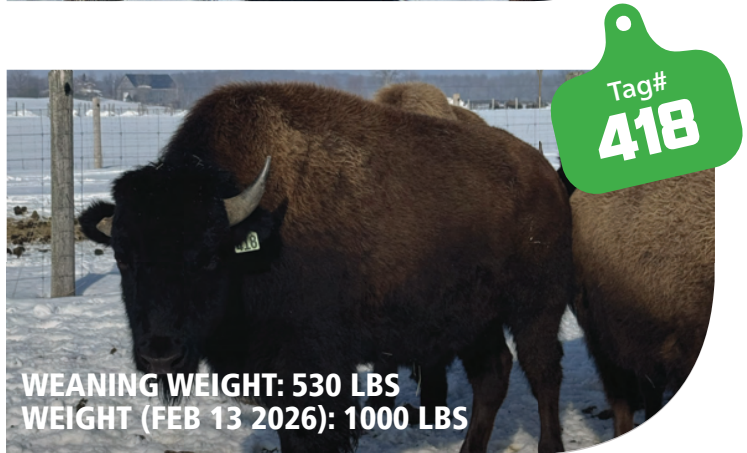

2026 SALES CATALOG

261110 Con 5, Shallow Lake, ON N0H 2K0
519.374.3390 shouldicebison.com mark@shouldicebison.com

ABOUT SHOULDICE BISON

- Pictures for this catalog were taken on Jan 26/26
- All Bison are pure plains
- All Bison are raised on open/low stress pastures
- Bison have free choice mineral year round
- Bison have fresh water year round
- Bison are supplemented high quality hay in winter time which is also grown on the farm
- Bison yearlings are fed whole oats along with hay/pasture
- Calves are treated with: Tasvax, Selen-E, Long Range Dewormer
- Mother cows weigh 1200-1300 lbs on 100% grass diet

2024 BORN YEARLING BULLS

Tag#
406

WEANING WEIGHT: 460 LBS
WEIGHT (FEB 13 2026): 890 LBS

Tag#
430

WEANING WEIGHT: 542 LBS
WEIGHT (FEB 13 2026): 1020 LBS

Tag#
416

WEANING WEIGHT: 538 LBS
WEIGHT (FEB 13 2026): 1000 LBS

Tag#
401

WEANING WEIGHT: 454 LBS
WEIGHT (FEB 13 2026): 915 LBS

Tag#
407

WEANING WEIGHT: 530 LBS
WEIGHT (FEB 13 2026): 970 LBS

Tag#
403

WEANING WEIGHT: 470 LBS
WEIGHT (FEB 13 2026): 895 LBS

Tag#
408

WEANING WEIGHT: 460 LBS
WEIGHT (FEB 13 2026): 890 LBS

Tag#
432

WEANING WEIGHT: 432 LBS
WEIGHT (FEB 13 2026): 916 LBS

2024 BORN YEARLING BULLS

2024 BORN YEARLING HEIFERS

Tag#
405

WEANING WEIGHT: 450 LBS
WEIGHT (FEB 13 2026): 790 LBS

Tag#
429

WEANING WEIGHT: 490 LBS
WEIGHT (FEB 13 2026): 846 LBS