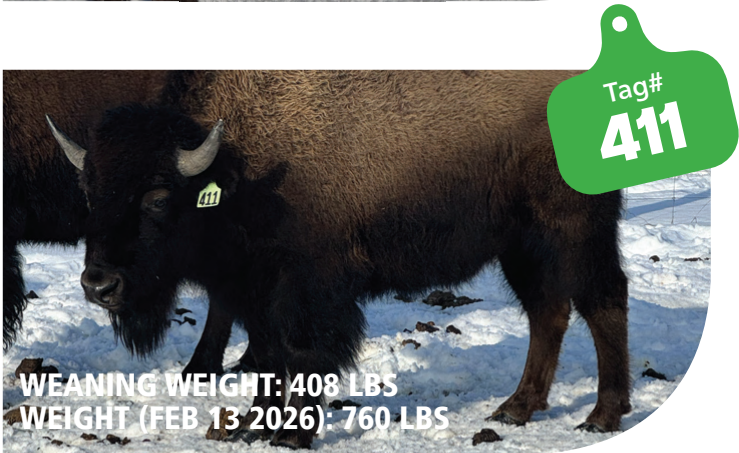

2026 SALES CATALOG

261110 Con 5, Shallow Lake, ON N0H 2K0
519.374.3390 shouldicebison.com mark@shouldicebison.com

ABOUT SHOULDICE BISON

- Pictures for this catalog were taken on Jan 26/26
- All Bison are pure plains
- All Bison are raised on open/low stress pastures
- Bison have free choice mineral year round
- Bison have fresh water year round
- Bison are supplemented high quality hay in winter time which is also grown on the farm
- Bison yearlings are fed whole oats along with hay/pasture
- Calves are treated with: Tasvax, Selen-E, Long Range Dewormer
- Mother cows weigh 1200-1300 lbs on 100% grass diet

2024 BORN YEARLING BULLS

Tag#
406

WEANING WEIGHT: 460 LBS
WEIGHT (FEB 13 2026): 890 LBS

Tag#
430

WEANING WEIGHT: 542 LBS
WEIGHT (FEB 13 2026): 1020 LBS

Tag#
416

WEANING WEIGHT: 538 LBS
WEIGHT (FEB 13 2026): 1000 LBS

Tag#
401

WEANING WEIGHT: 454 LBS
WEIGHT (FEB 13 2026): 915 LBS

Tag#
407

WEANING WEIGHT: 530 LBS
WEIGHT (FEB 13 2026): 970 LBS

Tag#
403

WEANING WEIGHT: 470 LBS
WEIGHT (FEB 13 2026): 895 LBS

Tag#
408

WEANING WEIGHT: 460 LBS
WEIGHT (FEB 13 2026): 890 LBS

Tag#
432

WEANING WEIGHT: 432 LBS
WEIGHT (FEB 13 2026): 916 LBS

2024 BORN YEARLING BULLS

2024 BORN YEARLING HEIFERS

Tag#
405

WEANING WEIGHT: 450 LBS
WEIGHT (FEB 13 2026): 790 LBS

Tag#
429

WEANING WEIGHT: 490 LBS
WEIGHT (FEB 13 2026): 846 LBS