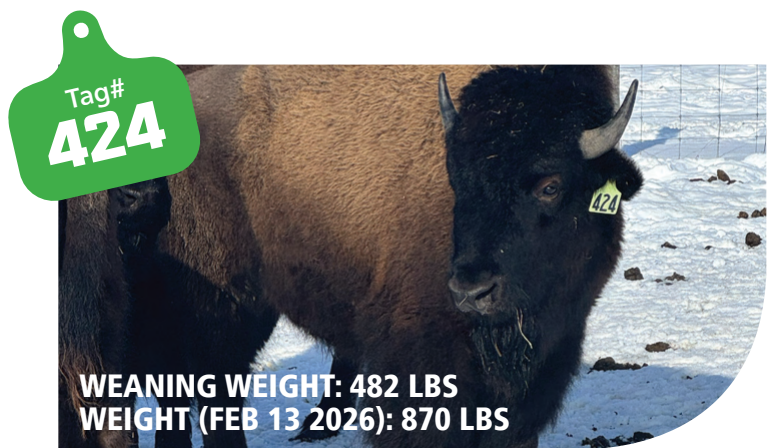

2026 SALES CATALOG

261110 Con 5, Shallow Lake, ON N0H 2K0
519.374.3390 shouldicebison.com mark@shouldicebison.com

ABOUT SHOULDICE BISON

- Pictures for this catalog were taken on Jan 26/26
- All Bison are pure plains
- All Bison are raised on open/low stress pastures
- Bison have free choice mineral year round
- Bison have fresh water year round
- Bison are supplemented high quality hay in winter time which is also grown on the farm
- Bison yearlings are fed whole oats along with hay/pasture
- Calves are treated with: Tasvax, Selen-E, Long Range Dewormer
- Mother cows weigh 1200-1300 lbs on 100% grass diet

2024 BORN YEARLING BULLS

Tag#
406

WEANING WEIGHT: 460 LBS
WEIGHT (FEB 13 2026): 890 LBS

Tag#
430

WEANING WEIGHT: 542 LBS
WEIGHT (FEB 13 2026): 1020 LBS

Tag#
416

WEANING WEIGHT: 538 LBS
WEIGHT (FEB 13 2026): 1000 LBS

Tag#
401

WEANING WEIGHT: 454 LBS
WEIGHT (FEB 13 2026): 915 LBS

Tag#
407

WEANING WEIGHT: 530 LBS
WEIGHT (FEB 13 2026): 970 LBS

Tag#
403

WEANING WEIGHT: 470 LBS
WEIGHT (FEB 13 2026): 895 LBS

Tag#
408

WEANING WEIGHT: 460 LBS
WEIGHT (FEB 13 2026): 890 LBS

Tag#
432

WEANING WEIGHT: 432 LBS
WEIGHT (FEB 13 2026): 916 LBS

2024 BORN YEARLING BULLS

2024 BORN YEARLING HEIFERS

Tag#
405

WEANING WEIGHT: 450 LBS
WEIGHT (FEB 13 2026): 790 LBS

Tag#
429

WEANING WEIGHT: 490 LBS
WEIGHT (FEB 13 2026): 846 LBS